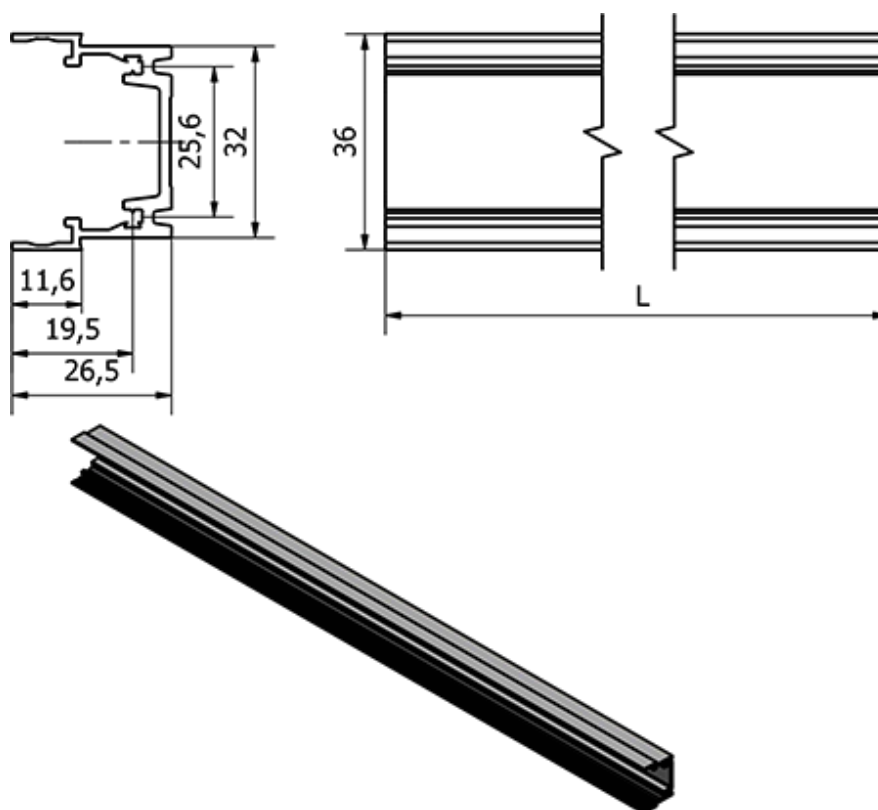

Data Sheet

Article number: 23094299000540

Description: E+G Aluminium profiles - 429900-0540
RLT-AL

Measures

length = 540
Type = RLT-AL
Weight (g) = 247